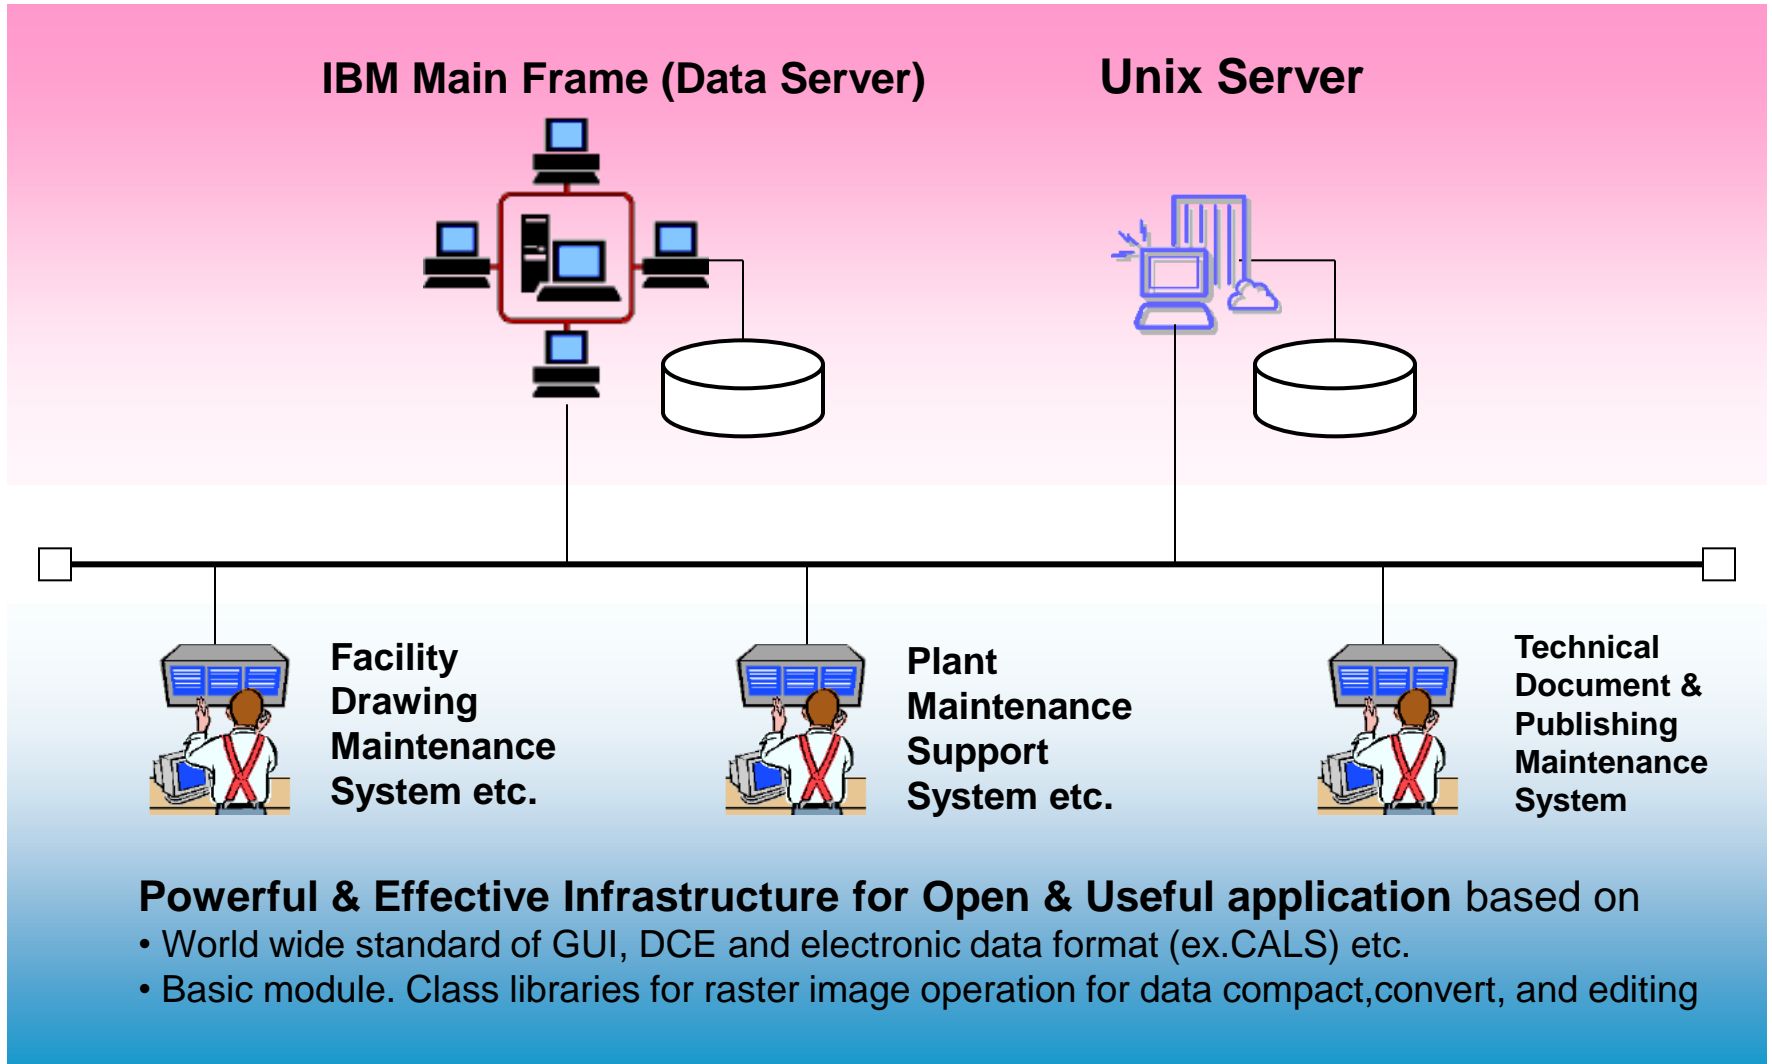

System Integration at TEPCO

Document Warehouse of current document Subsystems

* Doc-Ace (DTP)
Current using DTP Software
(Local & Original format)

Document Data Environment

Before ILT's System Integration & Consulting

ILT's System Integration at TEPCO

After ILT's System Integration & Consulting

ILT's System Integration at TEPCO