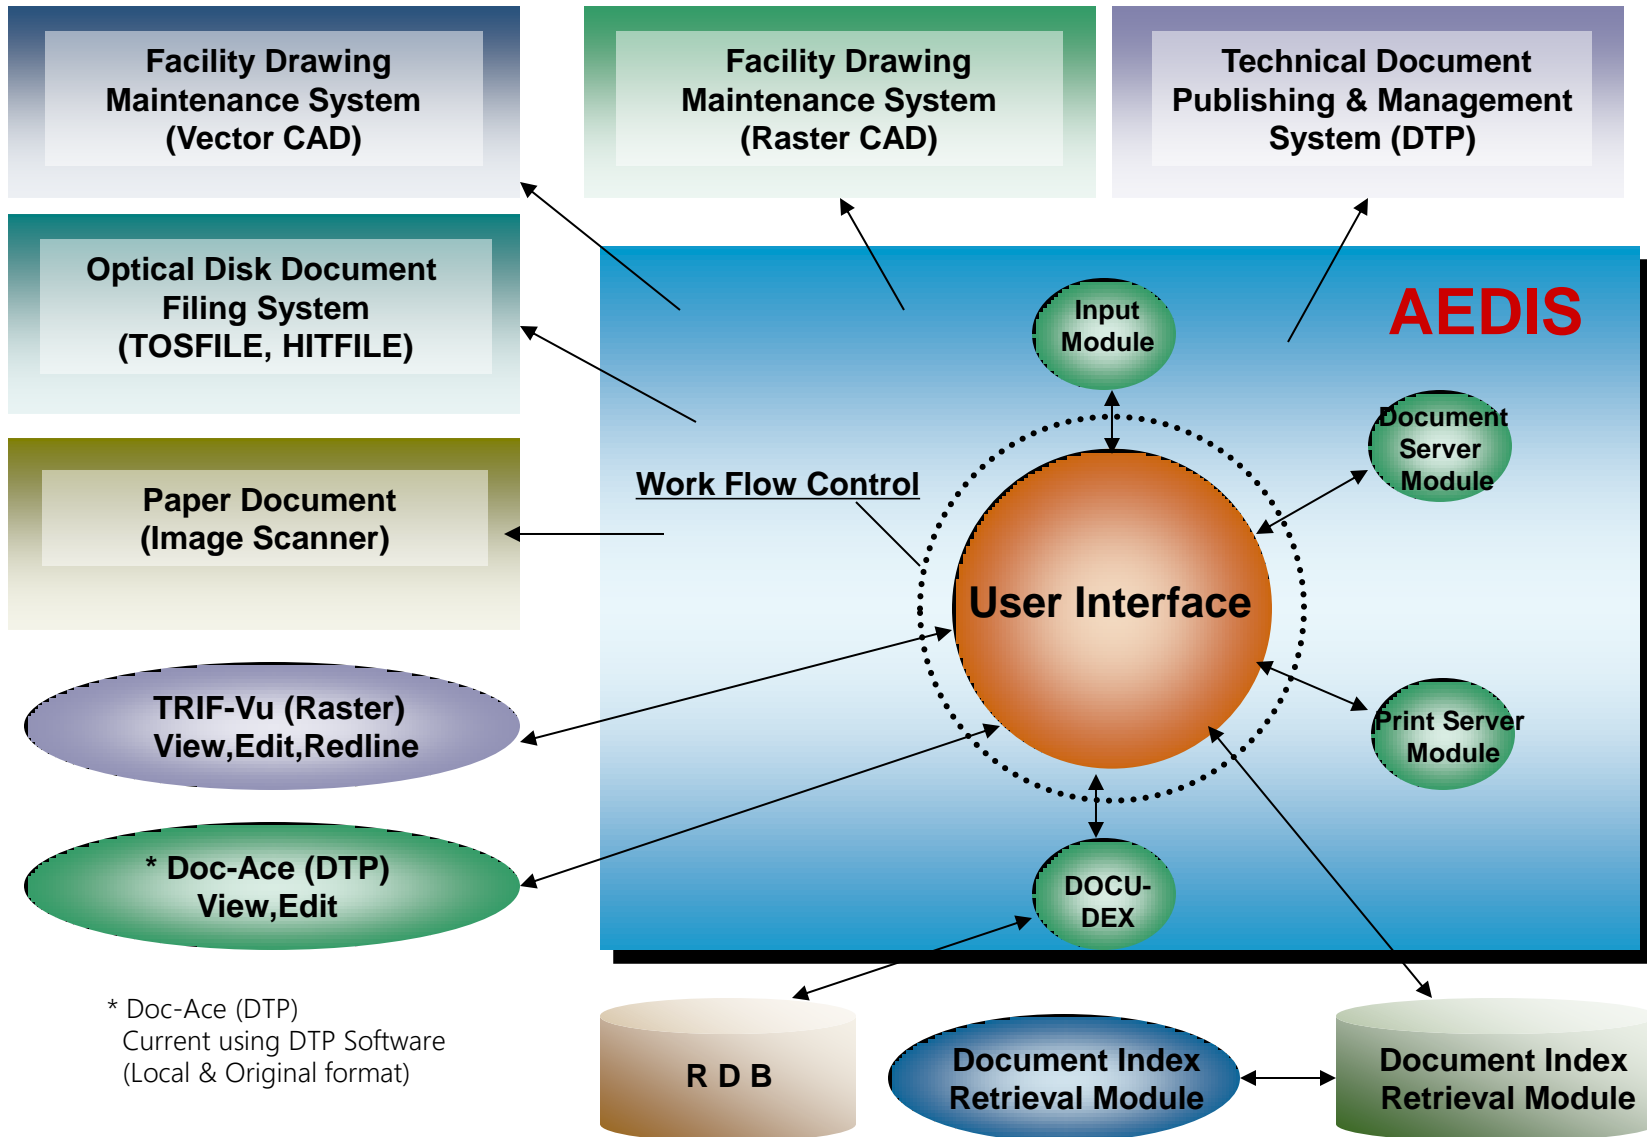

System Integration at TEPCO

Document Warehouse of current document Subsystems

* Doc-Ace (DTP)
Current using DTP Software
(Local & Original format)

Document Data Environment

Before ILT's System Integration & Consulting

ILT's System Integration at TEPCO

After ILT's System Integration & Consulting

ILT's System Integration at TEPCO