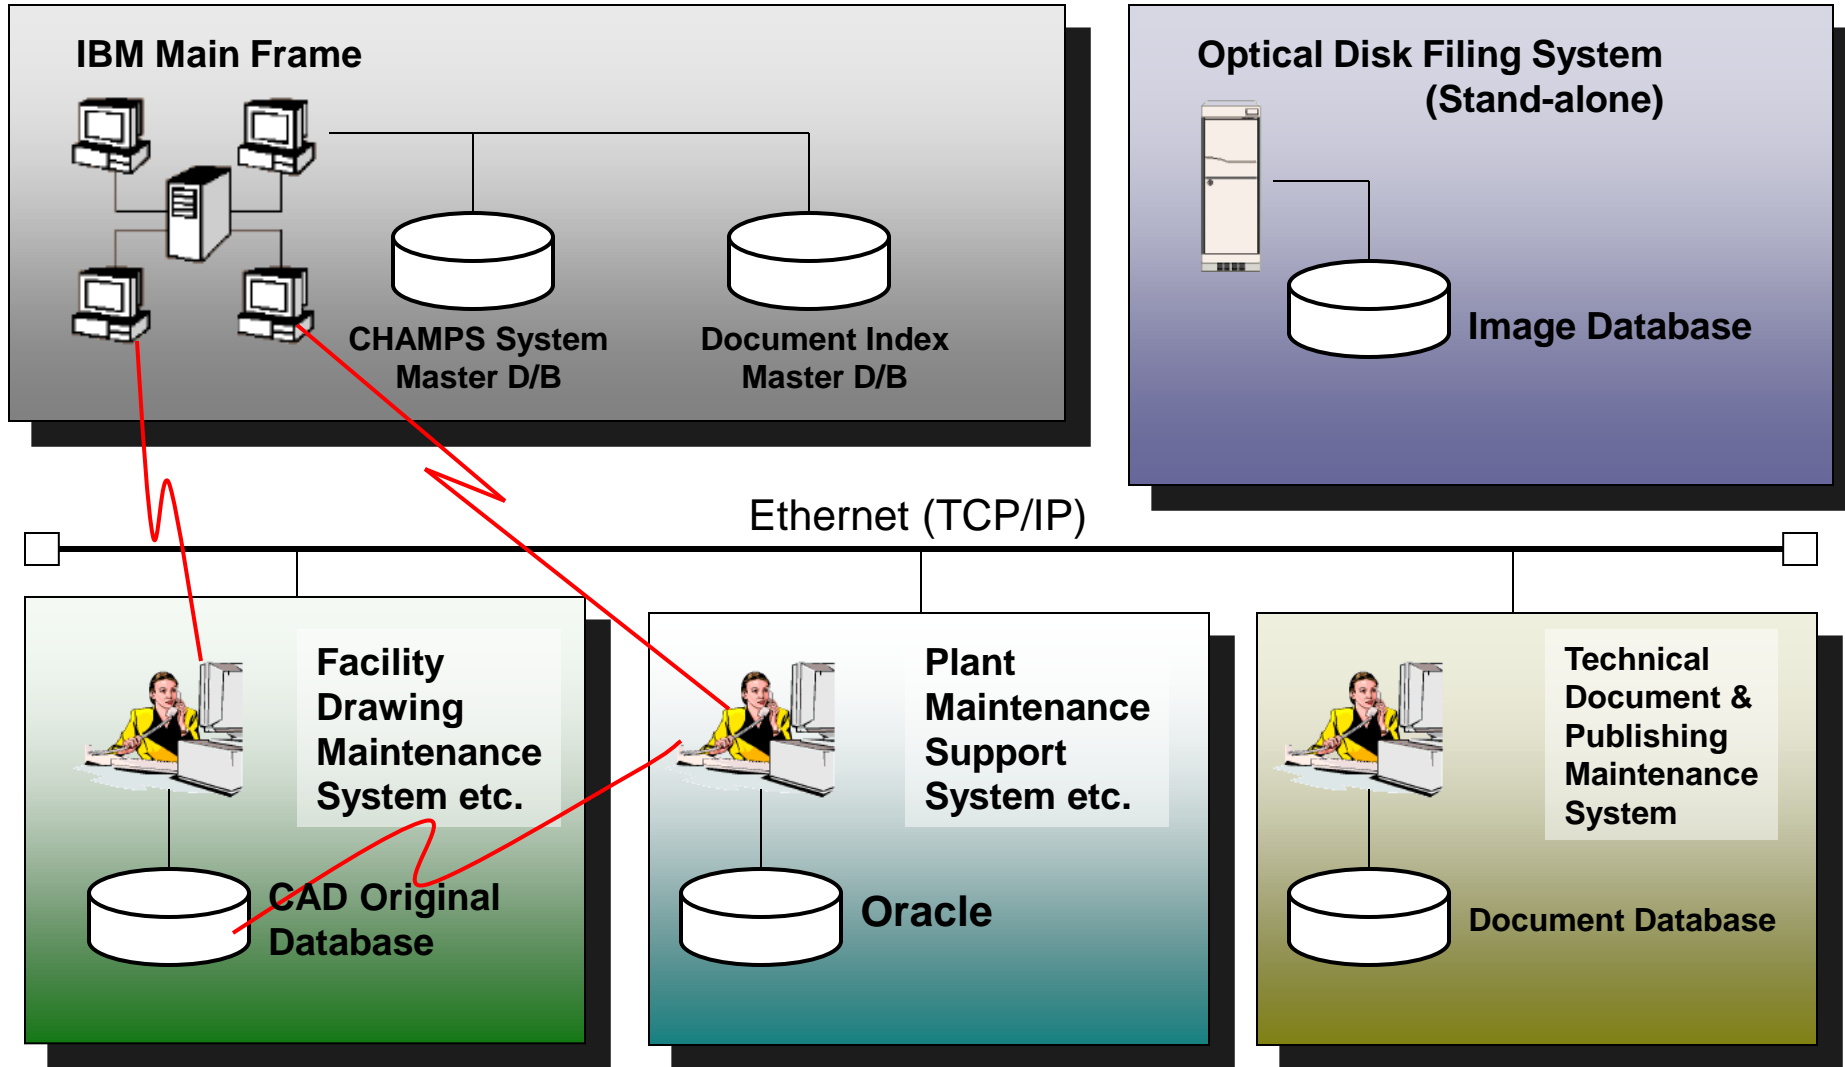

System Integration at TEPCO

Document Warehouse of current document Subsystems

* Doc-Ace (DTP)
Current using DTP Software
(Local & Original format)

Document Data Environment

Before ILT's System Integration & Consulting

ILT's System Integration at TEPCO

After ILT's System Integration & Consulting

ILT's System Integration at TEPCO